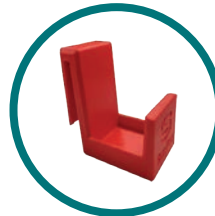

CARTA-22
Tool Hook