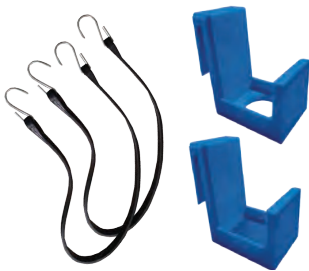

CART44117EH-C

VAULT TOOL BOX (SMALL)
CART-K05

NEED HELP? 1 (888) 443-8889

MAGNUM

SERVICE CART ACCESSORIES

Make the most out of your cart with handy accessories. Hang a ladder, power tools or pole tools. Store our compact Power Strip inside your Vault and charge tools securely.

Attach to the top or bottom shelf. Use as a hook, as well as, a pole tool holder when used in conjunction with CARTA-22 as a pole tool base.

CARTA-22
Tool Hook

Attach to the top or bottom shelf. Use as a hook and most commonly as a pole tool base when used in conjunction with CARTA-22H.

OUT3USB
Power Strip

3-Outlet Power Strip with 2 USB Ports and 9' Cord.

CARTA-L
**Service Cart Ladder
Hook Kit**

Includes:
(2) EPDM Tie Downs
(1) Tool Hook w/ Hole
(1) Tool Hook

CARTA-TP
**Service Cart Tool &
Pole Hook Kit**