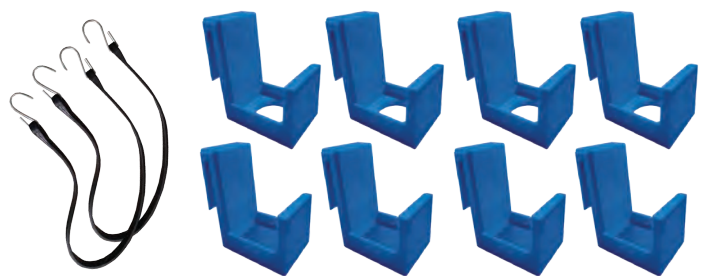

CARTA-TPL
**Service Cart Ladder, Tool
& Pole Hook Kit**

Includes:
(2) EPDM Tie Downs
(4) Tool Hooks w/ Hole
(4) Tool Hooks

NEED HELP? 1 (888) 443-8889