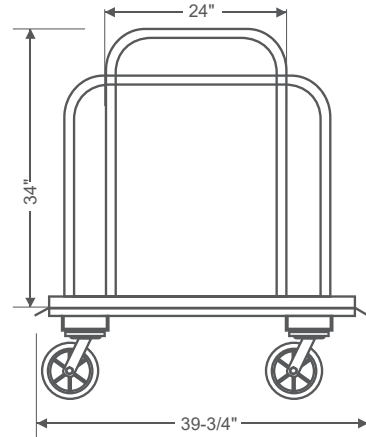

MAGNUM[®]

DOR03

MAX-PERFORMANCE RESIDENTIAL DRYWALL CART

3200 LB
LOAD CAPACITY

Max Load Capacity	3200 LB
Caster Type	8" Max-Performance
Item Weight	69 LB
Pallet Count	12 PC
Purchase Unit	1 Cart

- 39-3/4" x 9-3/8" Nylon Skid Plate over Steel
- High quality powder coated finish
- Compatible with Max-Performance Narrow Casters only
- 2 swivel casters and 2 swivel casters with locks
- Nylon Replacement Plate (DOR03-P) available