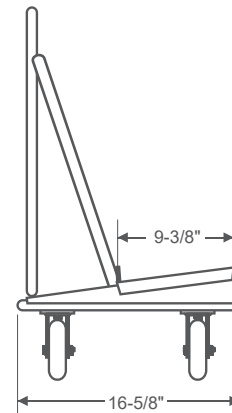

MAGNUM[®]

DOR03

MAX-PERFORMANCE RESIDENTIAL DRYWALL CART

3200 LB
LOAD CAPACITY

Max Load Capacity	3200 LB
Caster Type	8" Max-Performance
Item Weight	69 LB
Pallet Count	12 PC
Purchase Unit	1 Cart

- 39-3/4" x 9-3/8" Nylon Skid Plate over Steel
- High quality powder coated finish
- Compatible with Max-Performance Narrow Casters only
- 2 swivel casters and 2 swivel casters with locks
- Nylon Replacement Plate (DOR03-P) available