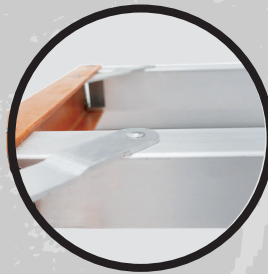

MAGNUM

1-888-443-8889

MAGNUM-TOOL.COM

HOUSTON, TX

EXTRA HEAVY-DUTY TYPE 1A FIBERGLASS STEP-UP BENCHES

Safe and sturdy. Lightweight, yet rugged construction. The Magnum Step-Up is a versatile fiberglass step ladder and portable work platform. Folds up for easy storage and transport. Used as a pair, they are a great solution for two-person hanging of drywall and paneling.

3 ft shown above.

Meets all OSHA requirements.

REINFORCED FULLY ENCLOSED CROSSBEAMS

For added strength and stability

DOUBLE RIVETED

For a stronger and safer step

HOLLOW ALLOY TUBING

For lightweight and ease of use while maintaining strength